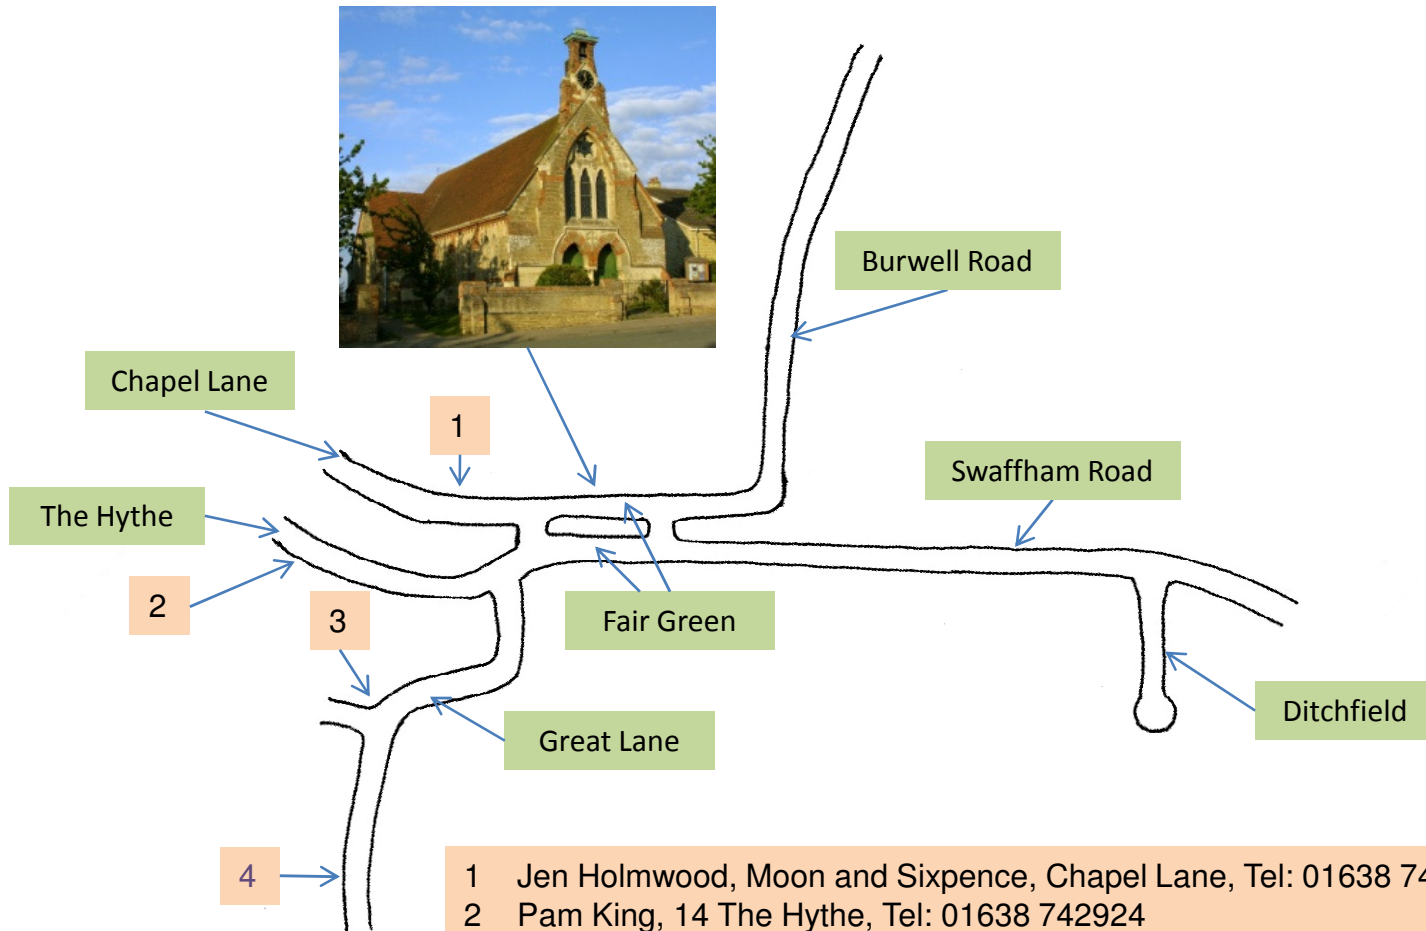

# CHURCH KEYHOLDERS

- 1 Jen Holmwood, Moon and Sixpence, Chapel Lane, Tel: 01638 742969
- 2 Pam King, 14 The Hythe, Tel: 01638 742924
- 3 Charles Moseley, Delph End Cottage, 26 Great Lane, Tel: 01638 742425
- 4 Jan Robinson, Springhall Farm, 50 Great Lane, Tel 01638 743563