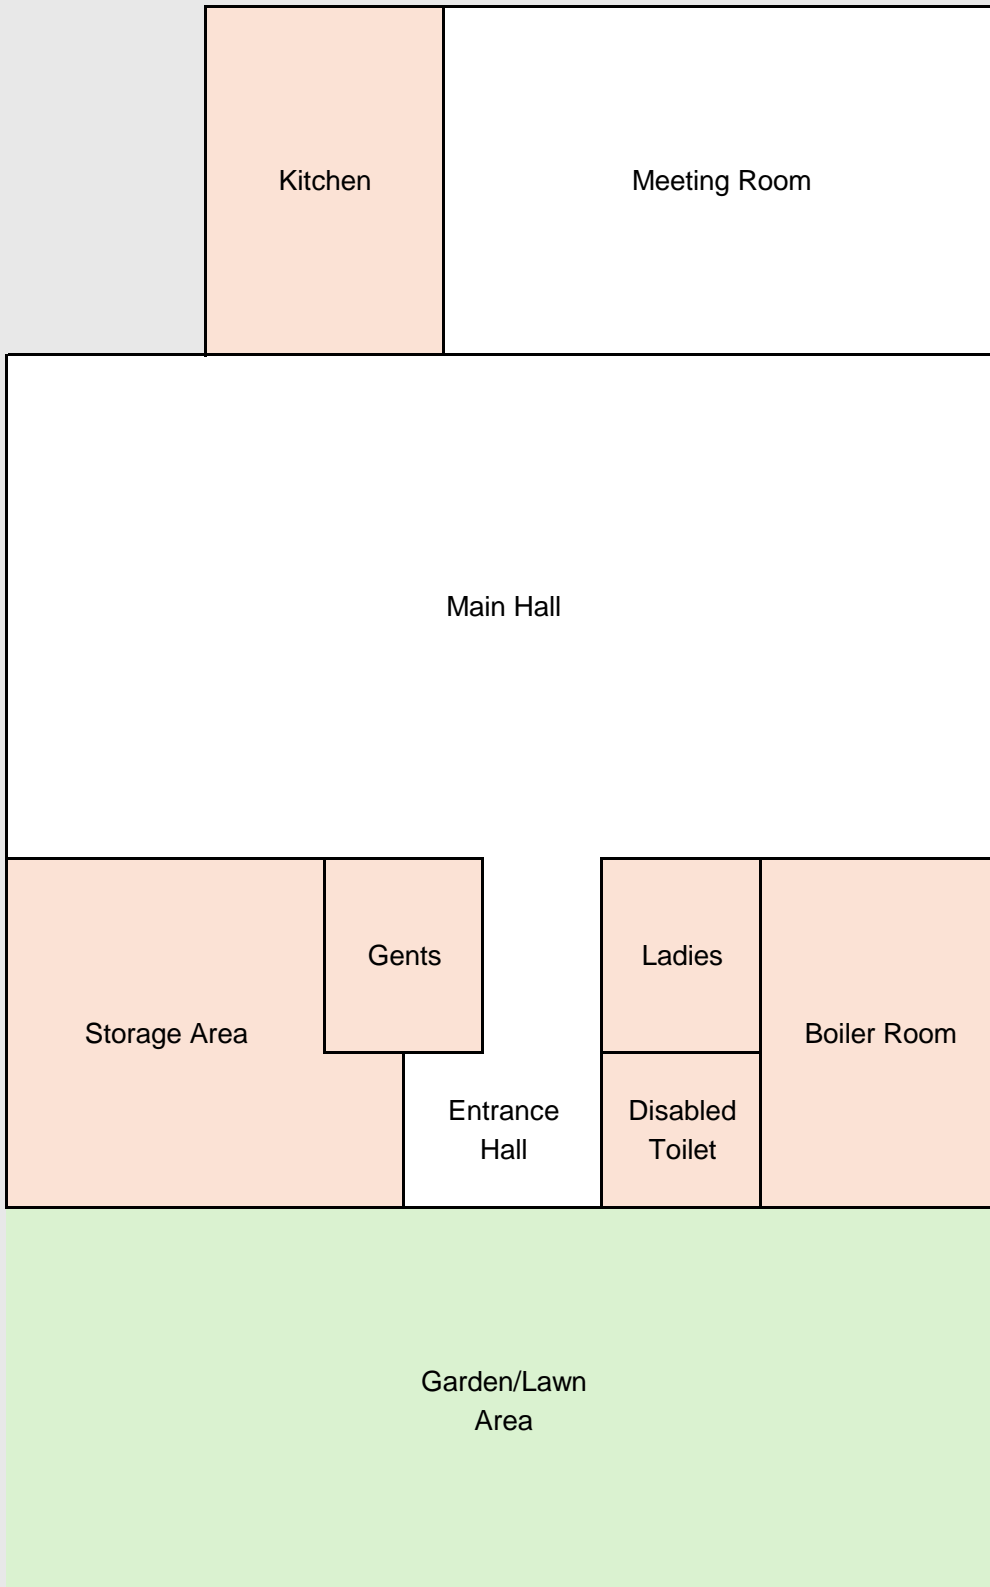

**Reach Village Hall**  
**13 Fair Green, Reach CB25 0JD**

1	2	3	4	5	m

Outside Tarmacked Area

Fair Green Road