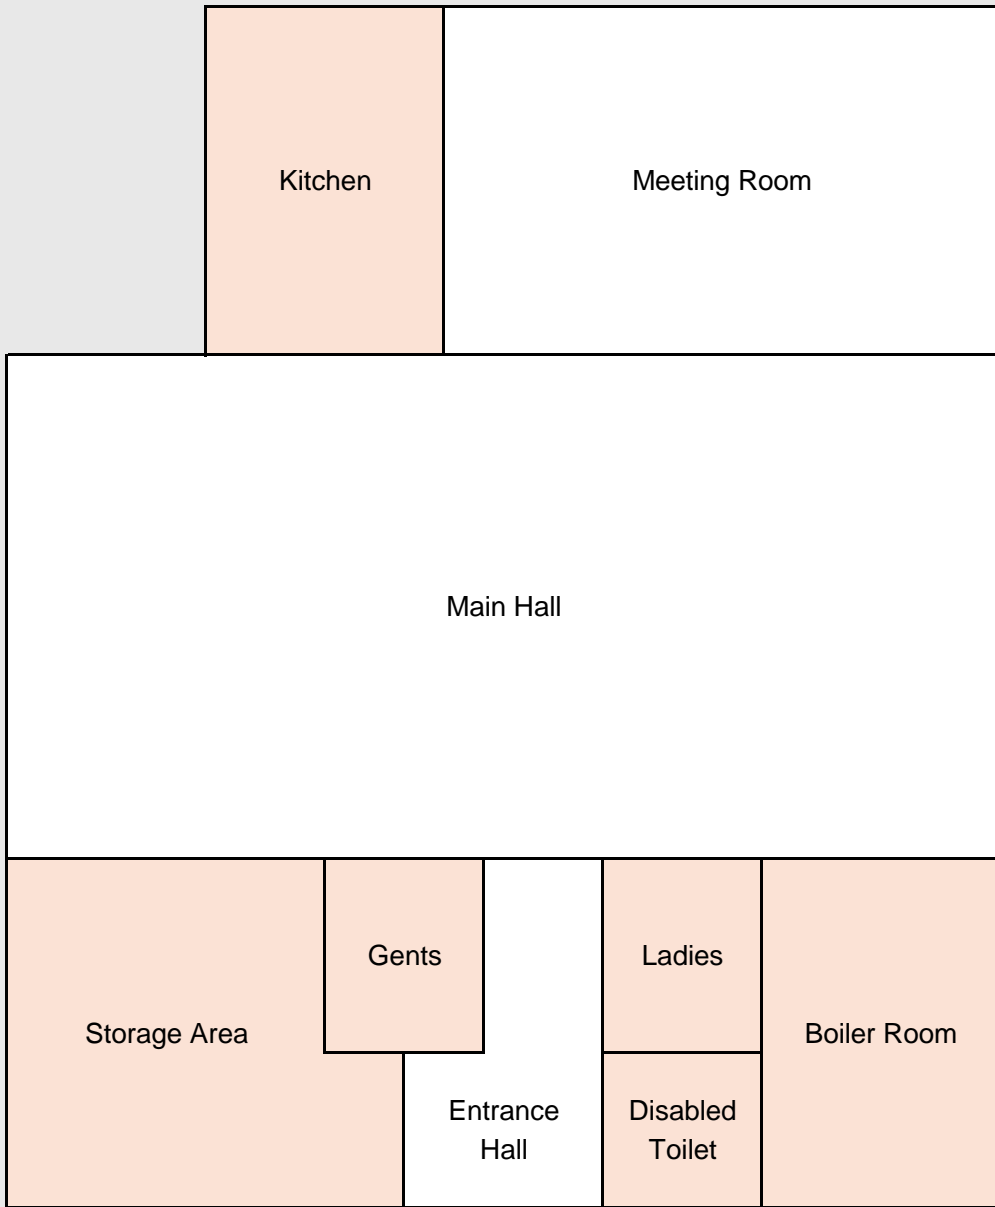

Reach Village Hall
13 Fair Green, Reach CB25 0JD

1	2	3	4	5	m

Outside Tarmacked
Area

Garden/Lawn
Area

Fair Green Road